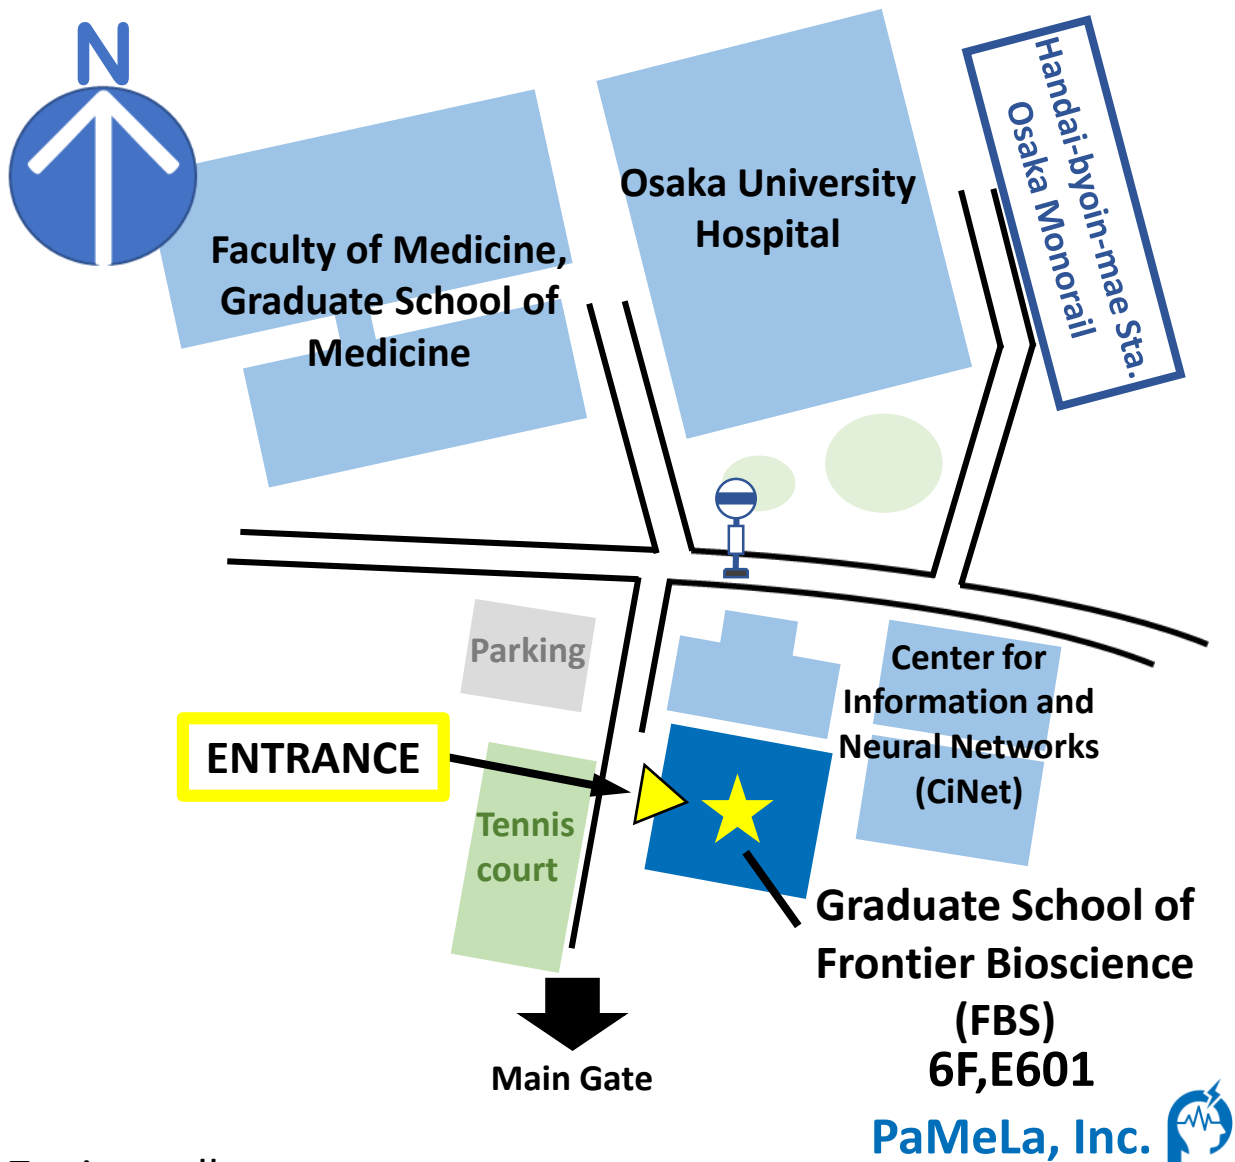

【PaMeLa,Inc. ACCESS】

- 7 min. walk
from Osaka Monorail “**Handai-byoin-mae**” Station
- 2 min. walk
from “**Handai-Igakubu-mae**” bus stop (Kintetsu or Hankyu Bus)

PaMeLa Inc.

E601 Biosystems Building 6F
1-3 Yamadaoka
Suita, Osaka 565-0871,
JAPAN